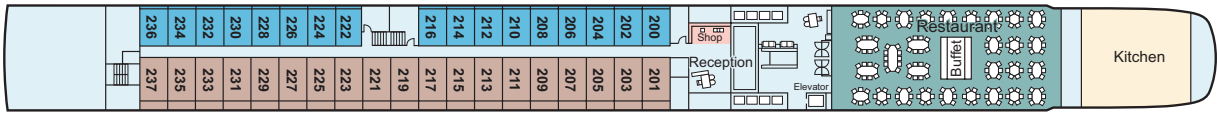

OFFERING YOU A CHOICE OF STATEROOMS

- **Explorer Suites** are 445 sq. ft., have separate sleeping and sitting quarters, a wrap-around veranda with 270° views, a French balcony and two flat-panel TVs
- **Veranda Suites** are 275 sq. ft., have separate sleeping and sitting quarters, a full veranda and French balcony and two flat-panel TVs
- **All staterooms and suites** have hotel-style beds with optional twin-bed configuration
- **All Upper and Middle Deck staterooms** have a full veranda or French balcony
- **Private bathroom with shower;** premium bath products; bathrobe and slippers upon request
- **40" or 42" flat-panel Sony TV** with infotainment system featuring movies on demand plus CNBC, CNN, National Geographic and more
- Telephone, safe, refrigerator, hairdryer and individual climate control
- Corridor configuration designs European Community Design #1832106-0001 to 1832106-0011

SUN DECK

UPPER DECK

MIDDLE DECK

MAIN DECK

2 x Explorer Suite (ES) 445 sq. ft.

7 x Veranda Suite (AA) 275 sq. ft.

20 x Veranda (A) 205 sq. ft.

19 x Veranda (B) 205 sq. ft.