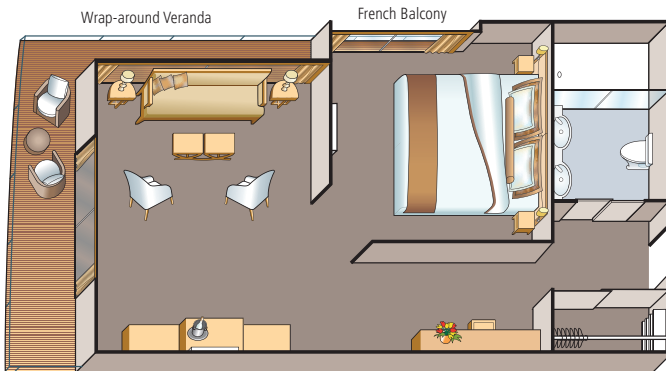

- All staterooms have river views
- Lounge and bar with floor-to-ceiling glass doors that lead to an open-air Aquavit Terrace
- Restaurant with floor-to-ceiling windows for panoramic views
- Sun Deck with shaded sitting area, organic herb garden, solar panels and walking track
- Library corner and onboard boutique
- Elevator, Middle to Upper Deck only
- Free Wi-Fi
- Laundry service
- Bottled water replenished daily
- Voltage: 220V & 110V (U.S. outlet) in staterooms
- Ecologically friendly hybrid engines producing less vibrations for a smoother ride

OFFERING YOU A CHOICE OF STATEROOMS

- **Explorer Suites** are 445 sq. ft., have separate sleeping and sitting quarters, a wrap-around veranda with 270° views, a French balcony and two flat-panel TVs
- **Veranda Suites** are 275 sq. ft., have separate sleeping and sitting quarters, a full veranda and French balcony and two flat-panel TVs
- **All staterooms and suites** have hotel-style beds with optional twin-bed configuration
- **All Upper and Middle Deck staterooms** have a full veranda or French balcony
- **Private bathroom with shower;** premium bath products; bathrobe and slippers upon request
- **40" or 42" flat-panel Sony TV** with infotainment system featuring movies on demand plus CNBC, CNN, National Geographic and more
- Telephone, safe, refrigerator, hairdryer and individual climate control
- Corridor configuration designs European Community Design #1832106-0001 to 1832106-0011

SUN DECK

UPPER DECK

MIDDLE DECK

MAIN DECK

2 x Explorer Suite (ES) 445 sq. ft.

7 x Veranda Suite (AA) 275 sq. ft.

20 x Veranda (A) 205 sq. ft.

19 x Veranda (B) 205 sq. ft.

5 x French Balcony (C) 135 sq. ft.

17 x French Balcony (D) 135 sq. ft.

10 x Standard (E) 150 sq. ft.

15 x Standard (F) 150 sq. ft.