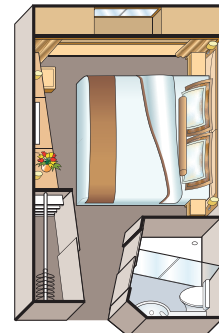

Every stateroom is spacious, stylish and features a hotel-style bed topped with luxurious European linen. Relax and enjoy an al fresco glass of wine on your own private veranda or the Aquavit Terrace, lose yourself in a book from the carefully curated onboard library, or take in a live music performance in the Viking Lounge.

- All staterooms have river views
- Lounge and bar with floor-to-ceiling glass doors that lead to an open-air Aquavit Terrace
- Restaurant with floor-to-ceiling windows for panoramic views
- Sun Deck with shaded sitting area, organic herb garden, solar panels and walking track
- Library corner and onboard boutique
- Elevator, Middle to Upper Deck only
- Free Wi-Fi
- Laundry service
- Bottled water replenished daily
- Voltage: 220V & 110V (U.S. outlet) in staterooms
- Ecologically friendly hybrid engines producing less vibrations for a smoother ride

OFFERING YOU A CHOICE OF STATEROOMS

- **Explorer Suites** are 445 sq. ft., have separate sleeping and sitting quarters, a wrap-around veranda with 270° views, a French balcony and two flat-panel TVs
- **Veranda Suites** are 275 sq. ft., have separate sleeping and sitting quarters, a full veranda and French balcony and two flat-panel TVs
- **All staterooms and suites** have hotel-style beds with optional twin-bed configuration
- **All Upper and Middle Deck staterooms** have a full veranda or French balcony
- **Private bathroom with shower;** premium bath products; bathrobe and slippers upon request
- **40" or 42" flat-panel Sony TV** with infotainment system featuring movies on demand plus CNBC, CNN, National Geographic and more
- Telephone, safe, refrigerator, hairdryer and individual climate control
- Corridor configuration designs European Community Design #1832106-0001 to 1832106-0011

5 x French Balcony (C) 135 sq. ft.

17 x French Balcony (D) 135 sq. ft.

10 x Standard (E) 150 sq. ft.

15 x Standard (F) 150 sq. ft.