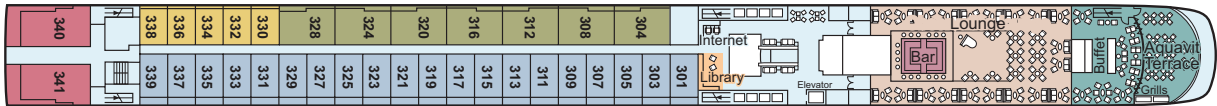

OFFERING YOU A CHOICE OF STATEROOMS

- **Explorer Suites** are 445 sq. ft., have separate sleeping and sitting quarters, a wrap-around veranda with 270° views, a French balcony and two flat-panel TVs
- **Veranda Suites** are 275 sq. ft., have separate sleeping and sitting quarters, a full veranda and French balcony and two flat-panel TVs
- **All staterooms and suites** have hotel-style beds with optional twin-bed configuration
- **All Upper and Middle Deck staterooms** have a full veranda or French balcony
- **Private bathroom with shower;** premium bath products; bathrobe and slippers upon request
- **40" or 42" flat-panel Sony TV** with infotainment system featuring movies on demand plus CNBC, CNN, National Geographic and more
- Telephone, safe, refrigerator, hairdryer and individual climate control
- Corridor configuration designs European Community Design #1832106-0001 to 1832106-0011

SUN DECK

UPPER DECK

MIDDLE DECK

MAIN DECK

2 x Explorer Suite (ES) 445 sq. ft.

7 x Veranda Suite (AA) 275 sq. ft.

20 x Veranda (A) 205 sq. ft.

19 x Veranda (B) 205 sq. ft.

5 x French Balcony (C) 135 sq. ft.

17 x French Balcony (D) 135 sq. ft.

10 x Standard (E) 150 sq. ft.

15 x Standard (F) 150 sq. ft.