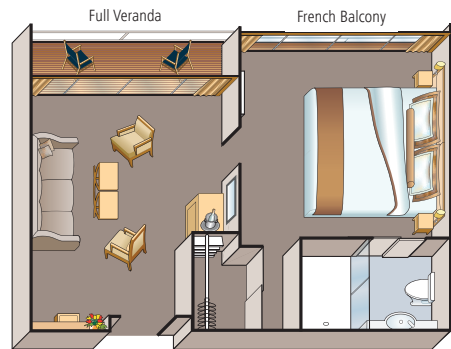

Every stateroom is spacious, stylish and features a hotel-style bed topped with luxurious European linen. Relax and enjoy an al fresco glass of wine on your own private veranda or the Aquavit Terrace, lose yourself in a book from the carefully curated onboard library, or take in a live music performance in the Viking Lounge.

OFFERING YOU A CHOICE OF STATEROOMS

- **Explorer Suites** are 445 sq. ft., have separate sleeping and sitting quarters, a wrap-around veranda with 270° views, a French balcony and two flat-panel TVs
- **Veranda Suites** are 275 sq. ft., have separate sleeping and sitting quarters, a full veranda and French balcony and two flat-panel TVs
- **All staterooms and suites** have hotel-style beds with optional twin-bed configuration
- **All Upper and Middle Deck staterooms** have a full veranda or French balcony
- **Private bathroom with shower;** premium bath products; bathrobe and slippers upon request
- **40" or 42" flat-panel Sony TV** with infotainment system featuring movies on demand plus CNBC, CNN, National Geographic and more
- Telephone, safe, refrigerator, hairdryer and individual climate control
- Corridor configuration designs European Community Design #1832106-0001 to 1832106-0011

SUN DECK

UPPER DECK

MIDDLE DECK

MAIN DECK

2 x Explorer Suite (ES) 445 sq. ft.

7 x Veranda Suite (AA) 275 sq. ft.

20 x Veranda (A) 205 sq. ft.

19 x Veranda (B) 205 sq. ft.

5 x French Balcony (C) 135 sq. ft.

17 x French Balcony (D) 135 sq. ft.

10 x Standard (E) 150 sq. ft.

15 x Standard (F) 150 sq. ft.