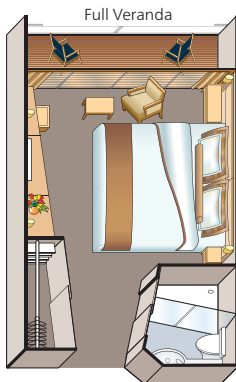

Every stateroom is spacious, stylish and features a hotel-style bed topped with luxurious European linen. Relax and enjoy an al fresco glass of wine on your own private veranda or the Aquavit Terrace, lose yourself in a book from the carefully curated onboard library, or take in a live music performance in the Viking Lounge.

OFFERING YOU A CHOICE OF STATEROOMS

- **Explorer Suites** are 445 sq. ft., have separate sleeping and sitting quarters, a wrap-around veranda with 270° views, a French balcony and two flat-panel TVs
- **Veranda Suites** are 275 sq. ft., have separate sleeping and sitting quarters, a full veranda and French balcony and two flat-panel TVs
- **All staterooms and suites** have hotel-style beds with optional twin-bed configuration
- **All Upper and Middle Deck staterooms** have a full veranda or French balcony
- **Private bathroom with shower;** premium bath products; bathrobe and slippers upon request
- **40" or 42" flat-panel Sony TV** with infotainment system featuring movies on demand plus CNBC, CNN, National Geographic and more
- Telephone, safe, refrigerator, hairdryer and individual climate control
- Corridor configuration designs European Community Design #1832106-0001 to 1832106-0011

SUN DECK

UPPER DECK

MIDDLE DECK

MAIN DECK

2 x Explorer Suite (ES) 445 sq. ft.

7 x Veranda Suite (AA) 275 sq. ft.

20 x Veranda (A) 205 sq. ft.

19 x Veranda (B) 205 sq. ft.

5 x French Balcony (C) 135 sq. ft.

17 x French Balcony (D) 135 sq. ft.

10 x Standard (E) 150 sq. ft.

15 x Standard (F) 150 sq. ft.