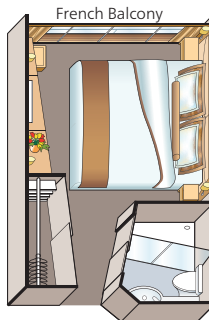

5 x French Balcony (C) 135 sq. ft.

17 x French Balcony (D) 135 sq. ft.