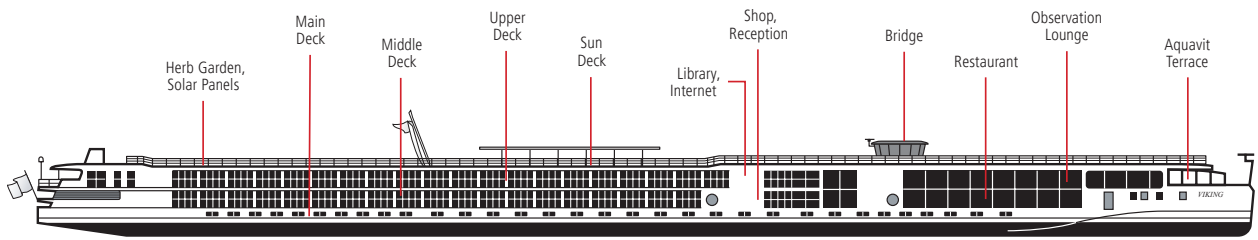

SUN DECK

UPPER DECK

MIDDLE DECK

MAIN DECK

19 x Veranda (B) 205 sq. ft.

17 x French Balcony (D) 135 sq. ft.

15 x Standard (F) 150 sq. ft.