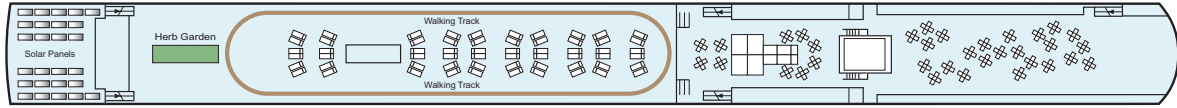

- All staterooms have river views
- Lounge and bar with floor-to-ceiling glass doors that lead to an open-air Aquavit Terrace
- Restaurant with floor-to-ceiling windows for panoramic views
- Sun Deck with shaded sitting area, organic herb garden, solar panels and walking track
- Library corner and onboard boutique
- Elevator, Middle to Upper Deck only
- Free Wi-Fi
- Laundry service
- Bottled water replenished daily
- Voltage: 220V & 110V (U.S. outlet) in staterooms
- Ecologically friendly hybrid engines producing less vibrations for a smoother ride

OFFERING YOU A CHOICE OF STATEROOMS

- **Explorer Suites** are 445 sq. ft., have separate sleeping and sitting quarters, a wrap-around veranda with 270° views, a French balcony and two flat-panel TVs
- **Veranda Suites** are 275 sq. ft., have separate sleeping and sitting quarters, a full veranda and French balcony and two flat-panel TVs
- **All staterooms and suites** have hotel-style beds with optional twin-bed configuration
- **All Upper and Middle Deck staterooms** have a full veranda or French balcony
- **Private bathroom with shower;** premium bath products; bathrobe and slippers upon request
- **40" or 42" flat-panel Sony TV** with infotainment system featuring movies on demand plus CNBC, CNN, National Geographic and more
- Telephone, safe, refrigerator, hairdryer and individual climate control
- Corridor configuration designs European Community Design #1832106-0001 to 1832106-0011

SUN DECK

UPPER DECK

MIDDLE DECK

MAIN DECK

2 x Explorer Suite (ES) 445 sq. ft.

7 x Veranda Suite (AA) 275 sq. ft.

20 x Veranda (A) 205 sq. ft.

19 x Veranda (B) 205 sq. ft.