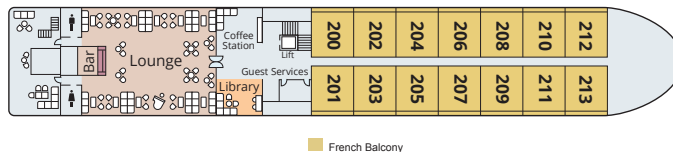

DECK PLANS

Viking Asia Ships

For interactive deck plans, photos and more on these ships, see our website.

UPPER DECK

MIDDLE DECK

MAIN DECK

STATISTICS

Type: Small Ship (Cruising)
 Length: 259 ft
 Beam: 49.2 ft
 Guests: 80