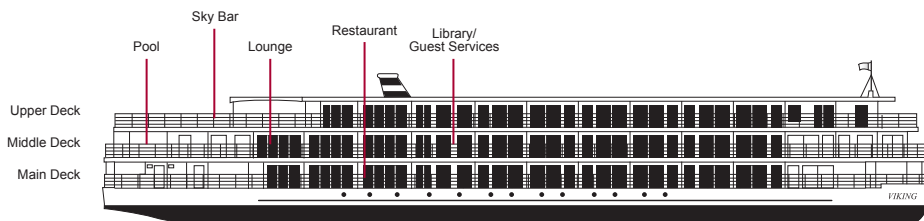

DECK PLANS

Viking Asia Ships

For interactive deck plans, photos and more on these ships, see our website.

UPPER DECK

MIDDLE DECK

MAIN DECK

STATISTICS

Type: Small Ship (Cruising)
 Length: 259 ft
 Beam: 49.2 ft
 Guests: 80