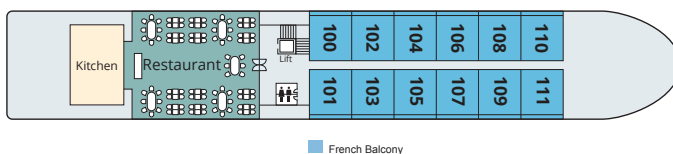

DECK PLANS

Viking Asia Ships

For interactive deck plans, photos and more on these ships, see our website.

UPPER DECK

MIDDLE DECK

MAIN DECK

STATISTICS

Type: Small Ship (Cruising)
 Length: 259 ft
 Beam: 49.2 ft
 Guests: 80