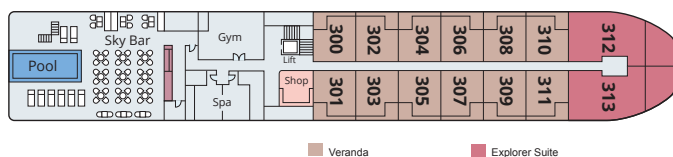

DECK PLANS

Viking Asia Ships

For interactive deck plans, photos and more on these ships, see our website.

UPPER DECK

MIDDLE DECK

MAIN DECK

STATISTICS

Type: Small Ship (Cruising)
 Length: 259 ft
 Beam: 49.2 ft
 Guests: 80