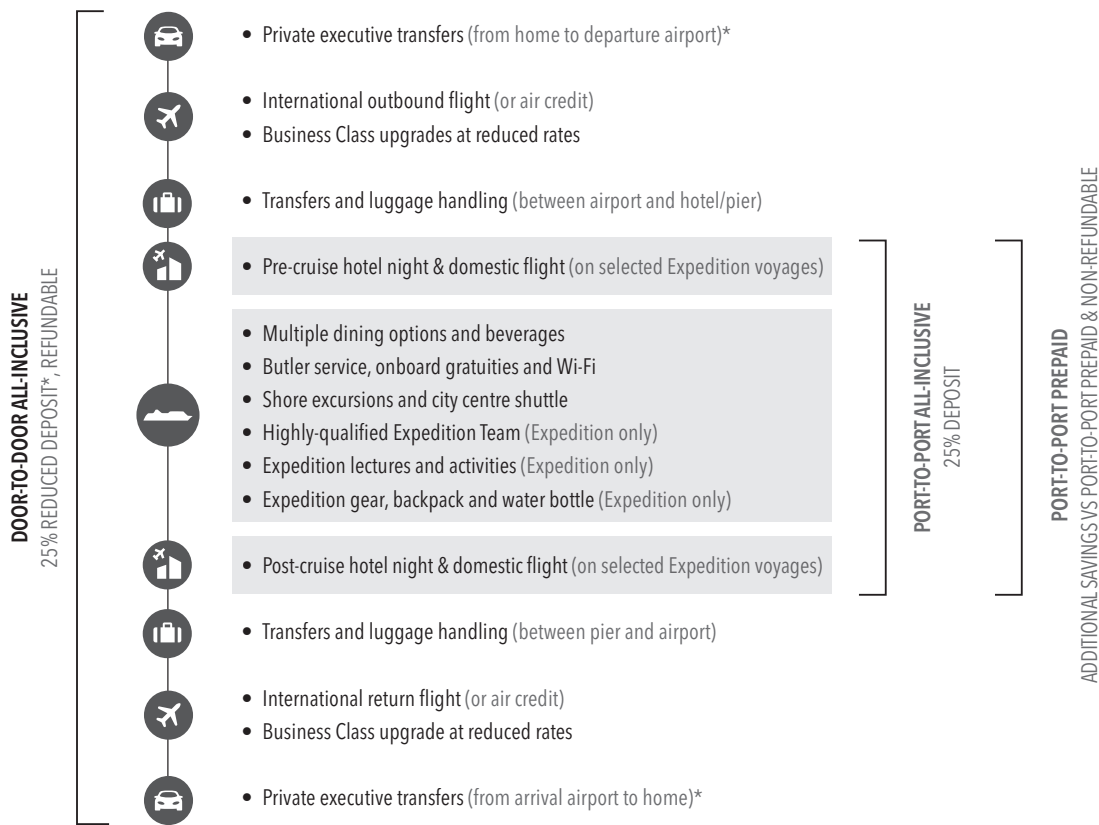

THE SILVERSEA WAY - Truly all-inclusive luxury

At Silversea, we are committed to making every aspect of your journey the best it can possibly be, enhancing choices with two brand-new fare options.

DOOR-TO-DOOR ALL-INCLUSIVE

From international flights and all airport/hotel/ship transfers, including new private executive transfers from home, to pre- and post-cruise hotel nights, shore excursions and more, this truly "door to door" option ensures seamless travels and complete peace of mind knowing that you are in Silversea's care every moment of the journey.

PORT-TO-PORT ALL-INCLUSIVE

Port-to-Port fare option is appealing to those who prefer to make their pre- and post-cruise travel arrangements independently. These fares offer flexibility without sacrificing luxury as you enjoy all of Silversea's inclusive amenities and services once onboard.

*Applicable for distances of up to 50 miles (80 km). For longer distances, special tariffs apply. Dates available vary by ship.

*At times reduced to 15% during promotional periods