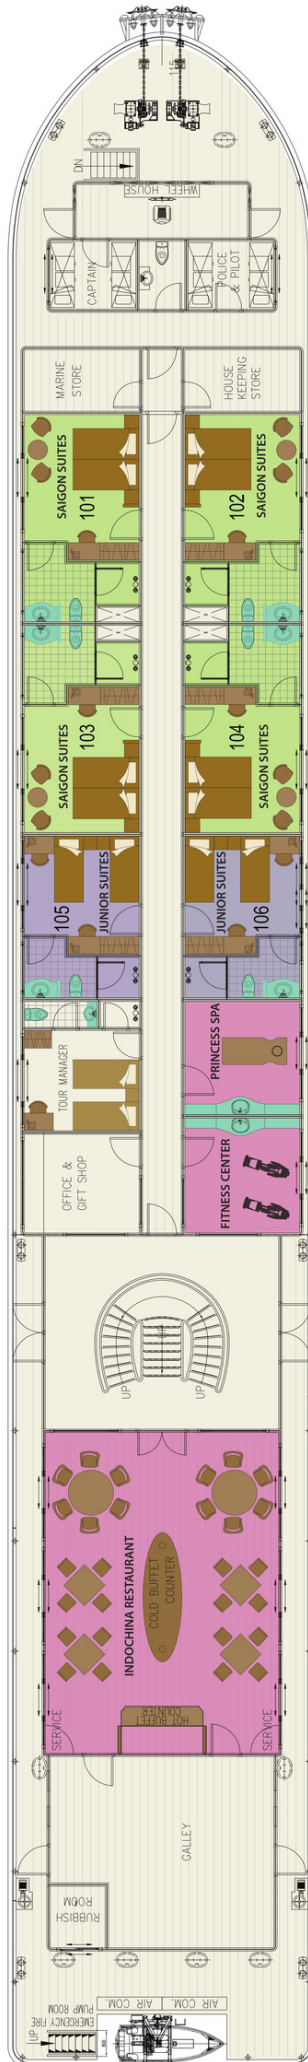

UPPER DECK

MAIN DECK

SHIP STATS

- Launched 2015
- 14 Guest Suites
- 2 Guest decks
- Length 63 metres
- Beam/Width 10 metres
- Power 2 x 480 HP marine engines
- Top speed 11 knots
- Average speed 8 knots
- Registration: Vietnam
- Indochine Restaurant
- Fitness Center
- Princess Spa
- Ramvong Lounge
- Sundeck

DECK PLAN MEKONG PRINCESS