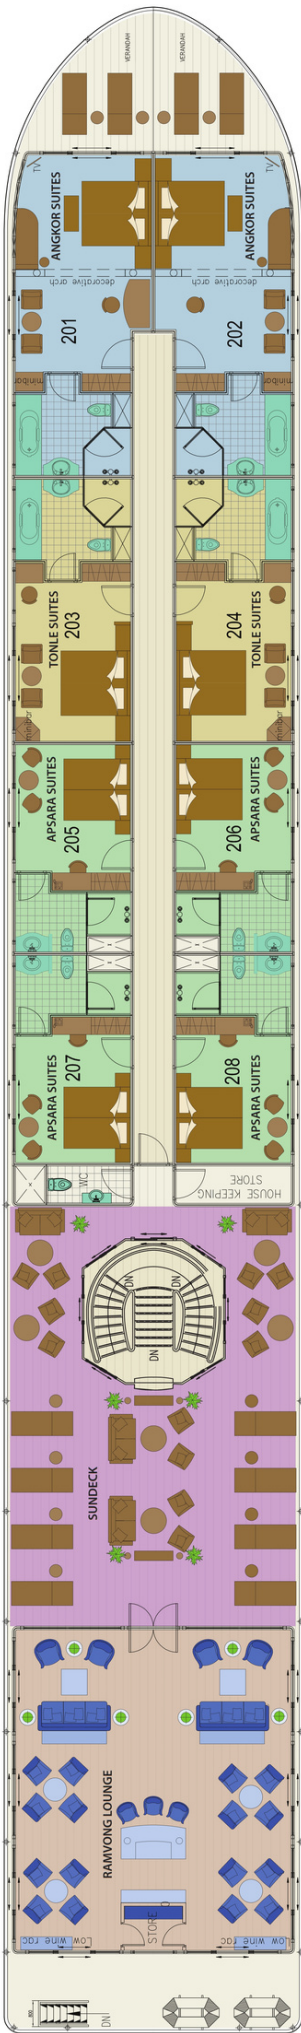

UPPER DECK

MAIN DECK

SHIP STATS

- Launched 2015
- 14 Guest Suites
- 2 Guest decks
- Length 63 metres
- Beam/Width 10 metres
- Power 2 x 480 HP marine engines
- Top speed 11 knots
- Average speed 8 knots
- Registration: Vietnam
- Indochine Restaurant
- Fitness Center
- Princess Spa
- Ramvong Lounge
- Sundeck

DECK PLAN MEKONG PRINCESS