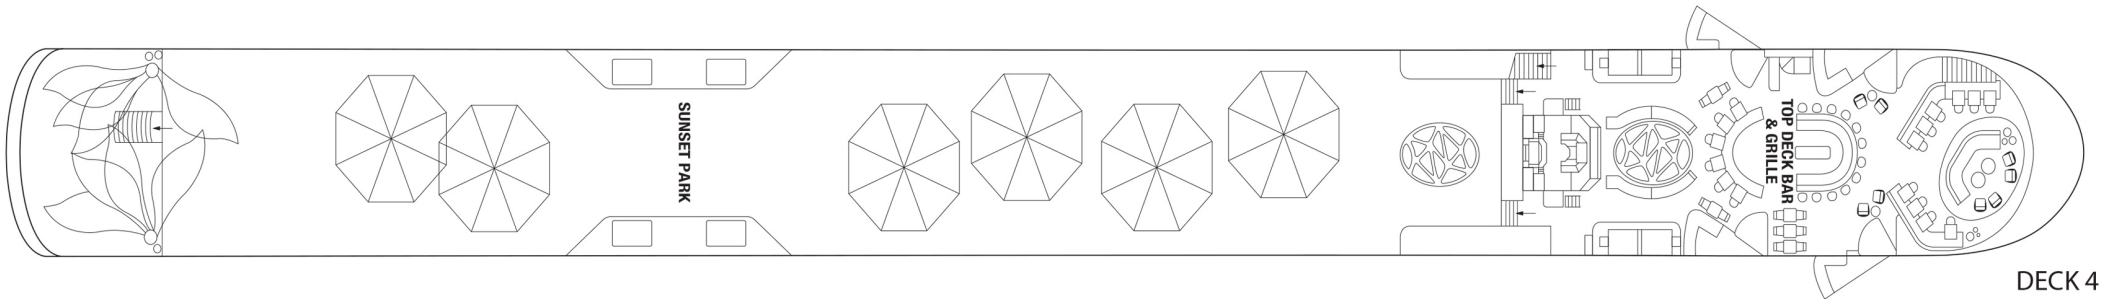

# Celebrity Compass<sup>sm</sup> & Celebrity Seeker<sup>sm</sup> Deck Plans

- INFINITE BALCONY (FA)  
COUNT: 17
- INFINITE BALCONY (FB)  
COUNT: 14
- RIVER VIEW (RA)  
COUNT: 12
- RIVER VIEW (RB)  
COUNT: 4
- BALCONY (BA)  
COUNT: 11
- BALCONY (BB)  
COUNT: 16
- SKYLIGHT INFINITE BALCONY SUITE  
COUNT: 4 (SF)
- VISTA BALCONY SUITE (SA)  
COUNT: 4
- VISTA BALCONY SUITE (SB)  
COUNT: 4