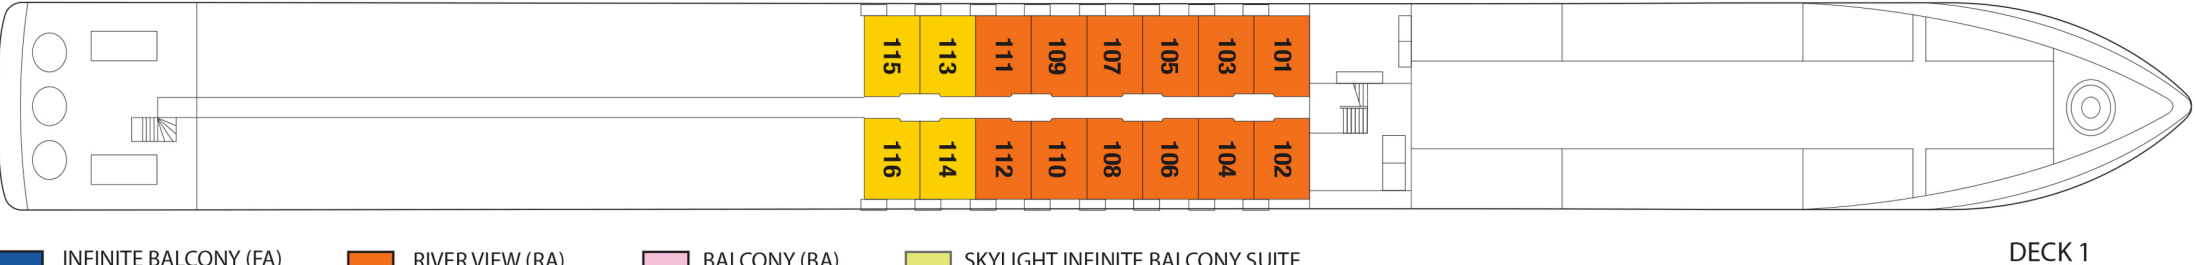

# Celebrity Compass<sup>sm</sup> & Celebrity Seeker<sup>sm</sup> Deck Plans

- INFINITE BALCONY (FA)  
COUNT: 17
- INFINITE BALCONY (FB)  
COUNT: 14
- RIVER VIEW (RA)  
COUNT: 12
- RIVER VIEW (RB)  
COUNT: 4
- BALCONY (BA)  
COUNT: 11
- BALCONY (BB)  
COUNT: 16
- SKYLIGHT INFINITE BALCONY SUITE  
COUNT: 4 (SF)
- VISTA BALCONY SUITE (SA)  
COUNT: 4
- VISTA BALCONY SUITE (SB)  
COUNT: 4