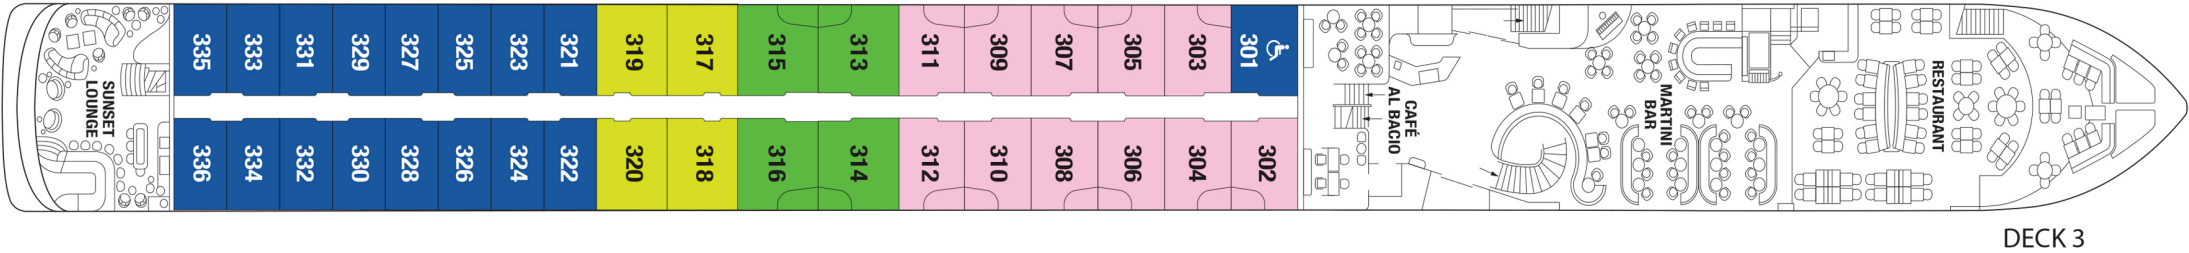

# Celebrity Compass<sup>sm</sup> & Celebrity Seeker<sup>sm</sup> Deck Plans

- INFINITE BALCONY (FA)  
COUNT: 17
- INFINITE BALCONY (FB)  
COUNT: 14
- RIVER VIEW (RA)  
COUNT: 12
- RIVER VIEW (RB)  
COUNT: 4
- BALCONY (BA)  
COUNT: 11
- BALCONY (BB)  
COUNT: 16
- SKYLIGHT INFINITE BALCONY SUITE  
COUNT: 4 (SF)
- VISTA BALCONY SUITE (SA)  
COUNT: 4
- VISTA BALCONY SUITE (SB)  
COUNT: 4