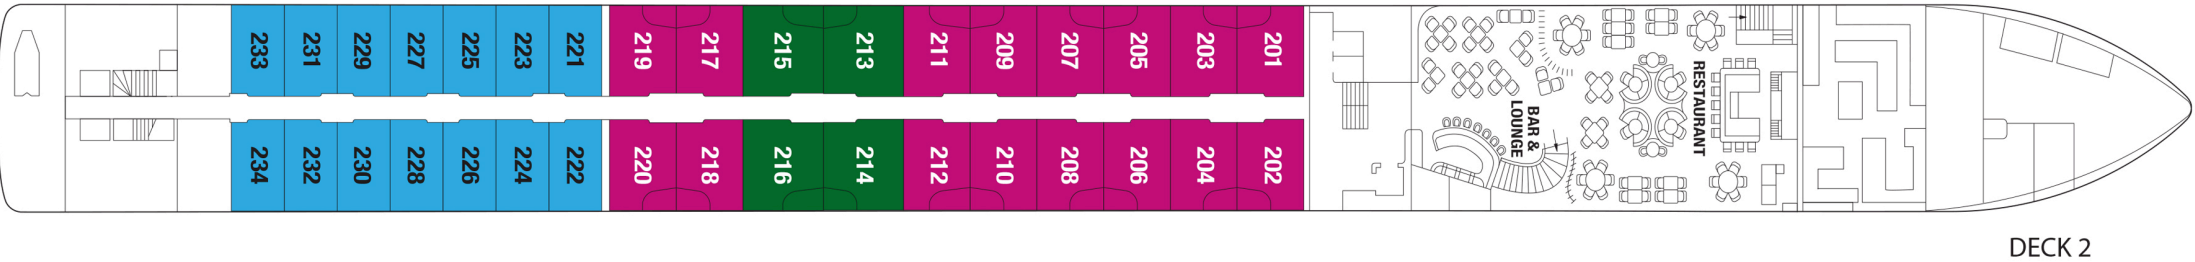

# Celebrity Compass<sup>sm</sup> & Celebrity Seeker<sup>sm</sup> Deck Plans

- INFINITE BALCONY (FA)  
COUNT: 17
- INFINITE BALCONY (FB)  
COUNT: 14
- RIVER VIEW (RA)  
COUNT: 12
- RIVER VIEW (RB)  
COUNT: 4
- BALCONY (BA)  
COUNT: 11
- BALCONY (BB)  
COUNT: 16
- SKYLIGHT INFINITE BALCONY SUITE  
COUNT: 4 (SF)
- VISTA BALCONY SUITE (SA)  
COUNT: 4
- VISTA BALCONY SUITE (SB)  
COUNT: 4