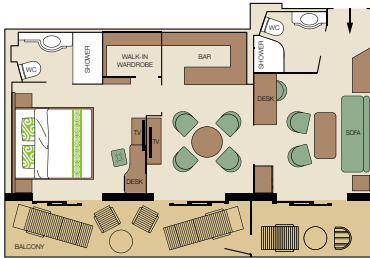

Suites & Cabins

Presidential Suite

Consisting of 3 individual rooms, approximately 440 sq. ft. (41m²) of interior space and a 130 sq. ft. (12m²) private balcony, this exterior cabin offers a separate bedroom with a king bed, a sitting room with a sofa bed, a lounge with a built-in bar, 2 bathrooms with shower and hair dryer, a walk-in closet, refrigerator and safe.

Royal Suite

From approximately 240 sq. ft. (22m²) of interior space and a 100 sq. ft. (9m²) private corner balcony, this exterior cabin offers a bedroom with a king bed or twin beds and a sitting room with a sofa bed, divided by a decorative filigree screen, a bathroom with shower and hair dryer, refrigerator and safe.

Premium Suite

From approximately 200 sq. ft. (19m²) of interior space and a 45 sq. ft. (4m²) private balcony, this exterior cabin offers a bedroom with a king bed or twin beds and a sitting room with a sofa bed, divided by a decorative filigree screen, a bathroom with shower and hair dryer, refrigerator and safe.

Standard Stateroom

From approximately 120 sq. ft. (11m²) of interior space and a porthole, this exterior cabin offers either, a king or two single beds, a bathroom with shower and hair dryer. Single, with approximately 100 sq. ft. (9m²) of interior space and a single bed, and four-passenger staterooms, with approximately 180 sq. ft. (17m²), a queen size bed and two single bunk beds are also available.