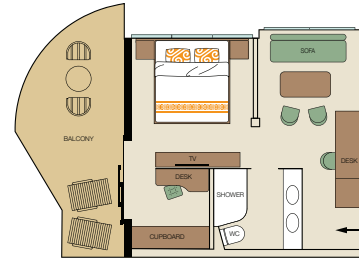

Suites & Cabins

Presidential Suite

Consisting of 3 individual rooms, approximately 440 sq. ft. (41m²) of interior space and a 130 sq. ft. (12m²) private balcony, this exterior cabin offers a separate bedroom with a king bed, a sitting room with a sofa bed, a lounge with a built-in bar, 2 bathrooms with shower and hair dryer, a walk-in closet, refrigerator and safe.

Royal Suite

From approximately 240 sq. ft. (22m²) of interior space and a 100 sq. ft. (9m²) private corner balcony, this exterior cabin offers a bedroom with a king bed or twin beds and a sitting room with a sofa bed, divided by a decorative filigree screen, a bathroom with shower and hair dryer, refrigerator and safe.

Premium Suite

From approximately 200 sq. ft. (19m²) of interior space and a 45 sq. ft. (4m²) private balcony, this exterior cabin offers a bedroom with a king bed or twin beds and a sitting room with a sofa bed, divided by a decorative filigree screen, a bathroom with shower and hair dryer, refrigerator and safe.

Standard Stateroom

From approximately 120 sq. ft. (11m²) of interior space and a porthole, this exterior cabin offers either, a king or two single beds, a bathroom with shower and hair dryer. Single, with approximately 100 sq. ft. (9m²) of interior space and a single bed, and four-passenger staterooms, with approximately 180 sq. ft. (17m²), a queen size bed and two single bunk beds are also available.