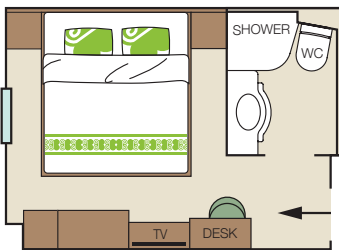

Deluxe

From approximately 140 sq. ft. (13m²) of interior space and a 45 sq. ft. (4m²) private balcony, this exterior cabin offers a bedroom with a king size bed or twin beds, a bathroom with shower and hair dryer, refrigerator and safe.