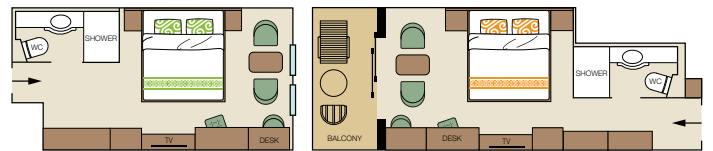

Suites & Cabins

Presidential Suite

Consisting of 3 individual rooms, approximately 440 sq. ft. (41m²) of interior space and a 130 sq. ft. (12m²) private balcony, this exterior cabin offers a separate bedroom with a king bed, a sitting room with a sofa bed, a lounge with a built-in bar, 2 bathrooms with shower and hair dryer, a walk-in closet, refrigerator and safe.

Royal Suite

From approximately 240 sq. ft. (22m²) of interior space and a 100 sq. ft. (9m²) private corner balcony, this exterior cabin offers a bedroom with a king bed or twin beds and a sitting room with a sofa bed, divided by a decorative filigree screen, a bathroom with shower and hair dryer, refrigerator and safe.

Premium Suite

From approximately 200 sq. ft. (19m²) of interior space and a 45 sq. ft. (4m²) private balcony, this exterior cabin offers a bedroom with a king bed or twin beds and a sitting room with a sofa bed, divided by a decorative filigree screen, a bathroom with shower and hair dryer, refrigerator and safe.

Standard Stateroom

From approximately 120 sq. ft. (11m²) of interior space and a porthole, this exterior cabin offers either, a king or two single beds, a bathroom with shower and hair dryer. Single, with approximately 100 sq. ft. (9m²) of interior space and a single bed, and four-passenger staterooms, with approximately 180 sq. ft. (17m²), a queen size bed and two single bunk beds are also available.