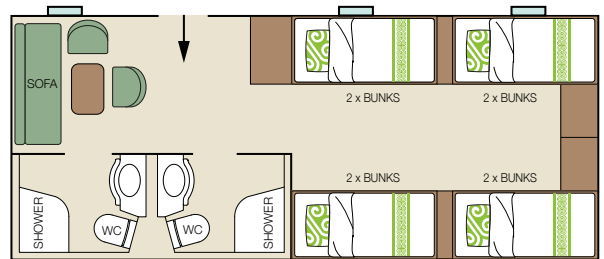

Deluxe

From approximately 140 sq. ft. (13m²) of interior space and a 45 sq. ft. (4m²) private balcony, this exterior cabin offers a bedroom with a king size bed or twin beds, a bathroom with shower and hair dryer, refrigerator and safe.