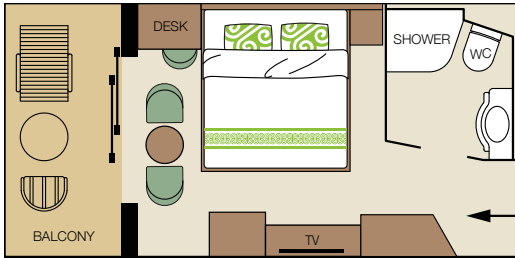

Superior Deluxe

From approximately 160 sq. ft. (15m²) of interior space and a 45 sq. ft. (4m²) private balcony, this exterior cabin offers a bedroom with a king size bed or twin beds, a bathroom with shower and hair dryer, refrigerator and safe.

Deluxe

From approximately 140 sq. ft. (13m²) of interior space and a 45 sq. ft. (4m²) private balcony, this exterior cabin offers a bedroom with a king size bed or twin beds, a bathroom with shower and hair dryer, refrigerator and safe.

Standard Stateroom

From approximately 120 sq. ft. (11m²) of interior space and a porthole, this exterior cabin offers either, a king or two single beds, a bathroom with shower and hair dryer. Single, with approximately 100 sq. ft. (9m²) of interior space and a single bed, and four-passenger staterooms, with approximately 180 sq. ft. (17m²), a queen size bed and two single bunk beds are also available.

Class C

Dormitory style accommodations, this category offers approximately 285 sq. ft. (27m²) of shared interior space with four lower and four upper berths, a sitting area, two bathrooms with shower and hair dryer. Four passenger units with approximately 135 sq. ft. (13m²) of shared interior space are also available. This category may be co-ed.