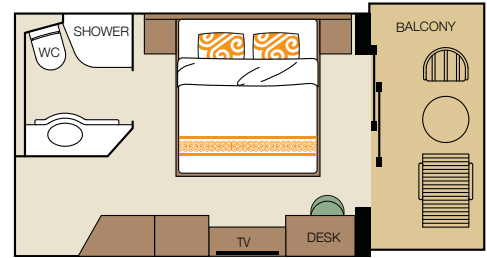

Suites & Cabins

Presidential Suite

Consisting of 3 individual rooms, approximately 440 sq. ft. (41m²) of interior space and a 130 sq. ft. (12m²) private balcony, this exterior cabin offers a separate bedroom with a king bed, a sitting room with a sofa bed, a lounge with a built-in bar, 2 bathrooms with shower and hair dryer, a walk-in closet, refrigerator and safe.

Royal Suite

From approximately 240 sq. ft. (22m²) of interior space and a 100 sq. ft. (9m²) private corner balcony, this exterior cabin offers a bedroom with a king bed or twin beds and a sitting room with a sofa bed, divided by a decorative filigree screen, a bathroom with shower and hair dryer, refrigerator and safe.

Premium Suite

From approximately 200 sq. ft. (19m²) of interior space and a 45 sq. ft. (4m²) private balcony, this exterior cabin offers a bedroom with a king bed or twin beds and a sitting room with a sofa bed, divided by a decorative filigree screen, a bathroom with shower and hair dryer, refrigerator and safe.

Junior Suite

From approximately 160 sq. ft. to 200 sq. ft. (15-19m²) of interior space with or without balcony, this exterior cabin offers a bedroom with a king bed or twin beds, a bathroom with shower and hair dryer, refrigerator and safe.