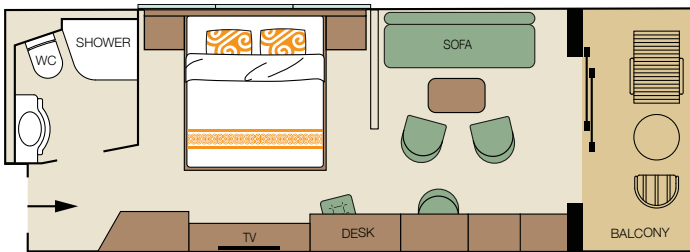

Suites & Cabins

Presidential Suite

Consisting of 3 individual rooms, approximately 440 sq. ft. (41m²) of interior space and a 130 sq. ft. (12m²) private balcony, this exterior cabin offers a separate bedroom with a king bed, a sitting room with a sofa bed, a lounge with a built-in bar, 2 bathrooms with shower and hair dryer, a walk-in closet, refrigerator and safe.

Royal Suite

From approximately 240 sq. ft. (22m²) of interior space and a 100 sq. ft. (9m²) private corner balcony, this exterior cabin offers a bedroom with a king bed or twin beds and a sitting room with a sofa bed, divided by a decorative filigree screen, a bathroom with shower and hair dryer, refrigerator and safe.

Premium Suite

From approximately 200 sq. ft. (19m²) of interior space and a 45 sq. ft. (4m²) private balcony, this exterior cabin offers a bedroom with a king bed or twin beds and a sitting room with a sofa bed, divided by a decorative filigree screen, a bathroom with shower and hair dryer, refrigerator and safe.

Standard Stateroom

From approximately 120 sq. ft. (11m²) of interior space and a porthole, this exterior cabin offers either, a king or two single beds, a bathroom with shower and hair dryer. Single, with approximately 100 sq. ft. (9m²) of interior space and a single bed, and four-passenger staterooms, with approximately 180 sq. ft. (17m²), a queen size bed and two single bunk beds are also available.