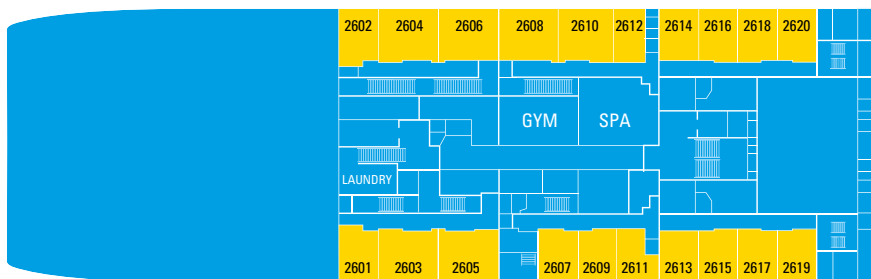

Deck Plans

BOAT DECK – 5

Royal Suite | Standard Stateroom
Lounge

UPPER DECK – 4

Superior Deluxe | Class C
Restaurant

MAIN DECK – 3

Superior Deluxe | Standard Stateroom
Front Desk and Reception | Boutique
Infirmary

LOWER DECK – 2

Standard Stateroom | Gym
Day Spa | Laundry

SKY DECK – 9

Presidential Suite | Superior Deluxe
Deluxe | Sky Bar

SUN DECK – 8

Royal Suite | Superior Deluxe
Deluxe | Open Deck Area

POOL DECK – 7

Royal Suite | Premium Suite | Deluxe
Junior Suite with Balcony
Pool | Bar | Open Deck Area

VERANDA DECK – 6

Royal Suite | Premium Suite | Junior Suite
Open Deck Bar | Veranda Bar | Game Room | Library

Specifications

Length: 410 feet
Breadth: 85 feet
Cruising Speed: 15 knots
Draft: 17 feet

Deadweight: 3200 metric tons
Capacity: 230 passengers – 103 cabins
Crew: 103