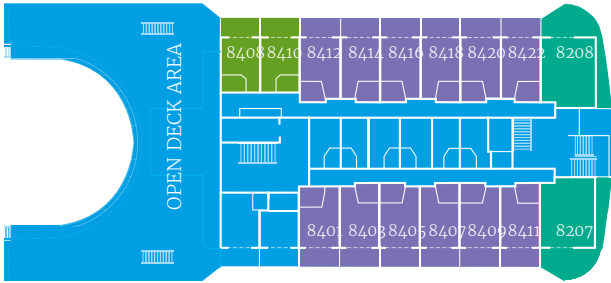

Deck Plans

BOAT DECK – 5

Royal Suite | Standard Stateroom
Lounge

UPPER DECK – 4

Superior Deluxe | Class C
Restaurant

MAIN DECK – 3

Superior Deluxe | Standard Stateroom
Front Desk and Reception | Boutique
Infirmary

LOWER DECK – 2

Standard Stateroom | Gym
Day Spa | Laundry

SKY DECK – 9

Presidential Suite | Superior Deluxe
Deluxe | Sky Bar

SUN DECK – 8

Royal Suite | Superior Deluxe
Deluxe | Open Deck Area

POOL DECK – 7

Royal Suite | Premium Suite | Deluxe
Junior Suite with Balcony
Pool | Bar | Open Deck Area

VERANDA DECK – 6

Royal Suite | Premium Suite | Junior Suite
Open Deck Bar | Veranda Bar | Game Room | Library

Specifications

Length: 410 feet
Breadth: 85 feet
Cruising Speed: 15 knots
Draft: 17 feet

Deadweight: 3200 metric tons
Capacity: 230 passengers – 103 cabins
Crew: 103