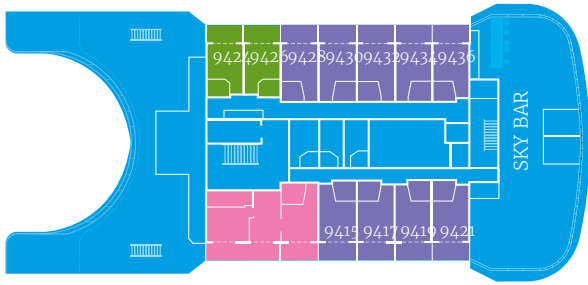

Deck Plans

BOAT DECK – 5

Royal Suite | Standard Stateroom
Lounge

UPPER DECK – 4

Superior Deluxe | Class C
Restaurant

MAIN DECK – 3

Superior Deluxe | Standard Stateroom
Front Desk and Reception | Boutique
Infirmary

LOWER DECK – 2

Standard Stateroom | Gym
Day Spa | Laundry

SKY DECK – 9

Presidential Suite | Superior Deluxe
Deluxe | Sky Bar

SUN DECK – 8

Royal Suite | Superior Deluxe
Deluxe | Open Deck Area

POOL DECK – 7

Royal Suite | Premium Suite | Deluxe
Junior Suite with Balcony
Pool | Bar | Open Deck Area

VERANDA DECK – 6

Royal Suite | Premium Suite | Junior Suite
Open Deck Bar | Veranda Bar | Game Room | Library

Specifications

Length: 410 feet
Breadth: 85 feet
Cruising Speed: 15 knots
Draft: 17 feet

Deadweight: 3200 metric tons
Capacity: 230 passengers – 103 cabins
Crew: 103