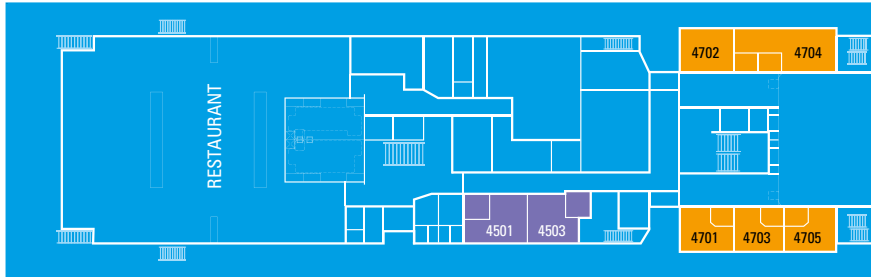

Deck Plans

BOAT DECK – 5

Royal Suite | Standard Stateroom
Lounge

UPPER DECK – 4

Superior Deluxe | Class C
Restaurant

MAIN DECK – 3

Superior Deluxe | Standard Stateroom
Front Desk and Reception | Boutique
Infirmary

LOWER DECK – 2

Standard Stateroom | Gym
Day Spa | Laundry

SKY DECK – 9

Presidential Suite | Superior Deluxe
Deluxe | Sky Bar

SUN DECK – 8

Royal Suite | Superior Deluxe
Deluxe | Open Deck Area

POOL DECK – 7

Royal Suite | Premium Suite | Deluxe
Junior Suite with Balcony
Pool | Bar | Open Deck Area

VERANDA DECK – 6

Royal Suite | Premium Suite | Junior Suite
Open Deck Bar | Veranda Bar | Game Room | Library

Specifications

Length: 410 feet
Breadth: 85 feet
Cruising Speed: 15 knots
Draft: 17 feet

Deadweight: 3200 metric tons
Capacity: 230 passengers – 103 cabins
Crew: 103