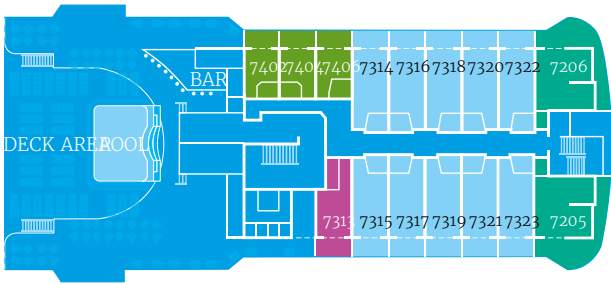

Deck Plans

BOAT DECK – 5

Royal Suite | Standard Stateroom
Lounge

UPPER DECK – 4

Superior Deluxe | Class C
Restaurant

MAIN DECK – 3

Superior Deluxe | Standard Stateroom
Front Desk and Reception | Boutique
Infirmary

LOWER DECK – 2

Standard Stateroom | Gym
Day Spa | Laundry

SKY DECK – 9

Presidential Suite | Superior Deluxe
Deluxe | Sky Bar

SUN DECK – 8

Royal Suite | Superior Deluxe
Deluxe | Open Deck Area

POOL DECK – 7

Royal Suite | Premium Suite | Deluxe
Junior Suite with Balcony
Pool | Bar | Open Deck Area

VERANDA DECK – 6

Royal Suite | Premium Suite | Junior Suite
Open Deck Bar | Veranda Bar | Game Room | Library

Specifications

Length: 410 feet
Breadth: 85 feet
Cruising Speed: 15 knots
Draft: 17 feet

Deadweight: 3200 metric tons
Capacity: 230 passengers – 103 cabins
Crew: 103