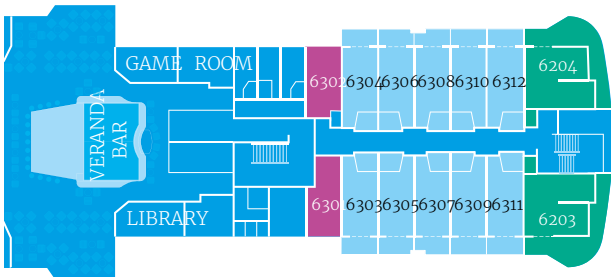

Deck Plans

BOAT DECK – 5

Royal Suite | Standard Stateroom
Lounge

UPPER DECK – 4

Superior Deluxe | Class C
Restaurant

MAIN DECK – 3

Superior Deluxe | Standard Stateroom
Front Desk and Reception | Boutique
Infirmary

LOWER DECK – 2

Standard Stateroom | Gym
Day Spa | Laundry

SKY DECK – 9

Presidential Suite | Superior Deluxe
Deluxe | Sky Bar

SUN DECK – 8

Royal Suite | Superior Deluxe
Deluxe | Open Deck Area

POOL DECK – 7

Royal Suite | Premium Suite | Deluxe
Junior Suite with Balcony
Pool | Bar | Open Deck Area

VERANDA DECK – 6

Royal Suite | Premium Suite | Junior Suite
Open Deck Bar | Veranda Bar | Game Room | Library

Specifications

Length: 410 feet
Breadth: 85 feet
Cruising Speed: 15 knots
Draft: 17 feet

Deadweight: 3200 metric tons
Capacity: 230 passengers – 103 cabins
Crew: 103