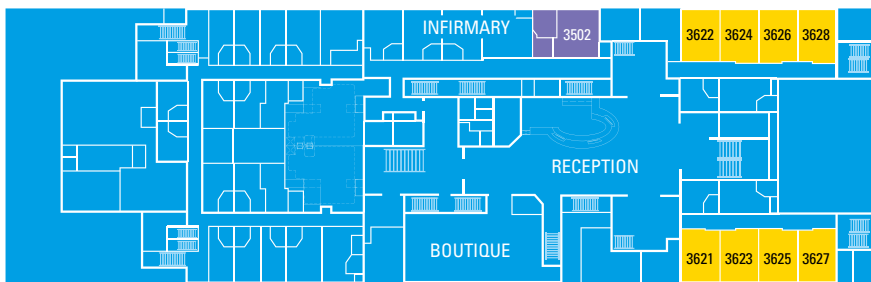

Deck Plans

BOAT DECK – 5

Royal Suite | Standard Stateroom
Lounge

UPPER DECK – 4

Superior Deluxe | Class C
Restaurant

MAIN DECK – 3

Superior Deluxe | Standard Stateroom
Front Desk and Reception | Boutique
Infirmary

LOWER DECK – 2

Standard Stateroom | Gym
Day Spa | Laundry

SKY DECK – 9

Presidential Suite | Superior Deluxe
Deluxe | Sky Bar

SUN DECK – 8

Royal Suite | Superior Deluxe
Deluxe | Open Deck Area

POOL DECK – 7

Royal Suite | Premium Suite | Deluxe
Junior Suite with Balcony
Pool | Bar | Open Deck Area

VERANDA DECK – 6

Royal Suite | Premium Suite | Junior Suite
Open Deck Bar | Veranda Bar | Game Room | Library

Specifications

Length: 410 feet
Breadth: 85 feet
Cruising Speed: 15 knots
Draft: 17 feet

Deadweight: 3200 metric tons
Capacity: 230 passengers – 103 cabins
Crew: 103