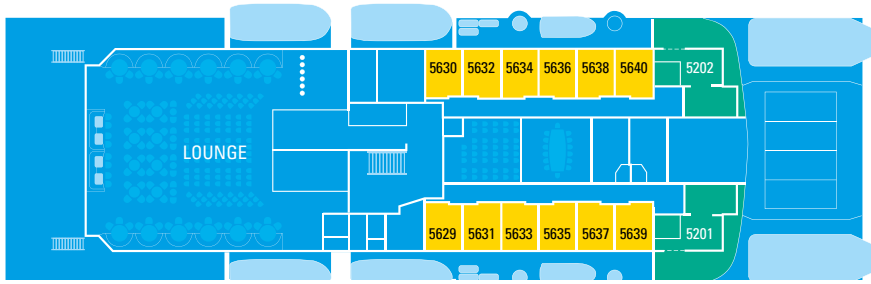

Deck Plans

BOAT DECK – 5

Royal Suite | Standard Stateroom
Lounge

UPPER DECK – 4

Superior Deluxe | Class C
Restaurant

MAIN DECK – 3

Superior Deluxe | Standard Stateroom
Front Desk and Reception | Boutique
Infirmary

LOWER DECK – 2

Standard Stateroom | Gym
Day Spa | Laundry

SKY DECK – 9

Presidential Suite | Superior Deluxe
Deluxe | Sky Bar

SUN DECK – 8

Royal Suite | Superior Deluxe
Deluxe | Open Deck Area

POOL DECK – 7

Royal Suite | Premium Suite | Deluxe
Junior Suite with Balcony
Pool | Bar | Open Deck Area

VERANDA DECK – 6

Royal Suite | Premium Suite | Junior Suite
Open Deck Bar | Veranda Bar | Game Room | Library

Specifications

Length: 410 feet
Breadth: 85 feet
Cruising Speed: 15 knots
Draft: 17 feet

Deadweight: 3200 metric tons
Capacity: 230 passengers – 103 cabins
Crew: 103